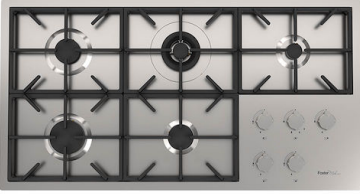

Faucet Capri | Satin finish

Faucets

Code: 8467 105

Single lever mixer tap with rotating barrel and extractable shower head

DETAILS

Material Brass

Texture Satin

Cartridge With ceramic discs

Rotating angle 180°

Mixer hole $\varnothing 1 \frac{3}{8}''$

Max worktop thickness $1 \frac{49}{64}''$

Max flowrate 1.75 GPM (6,6 Lt/Min)

Mixer type Single lever faucet with rotating barrel and extractable double jet shower

Notes: Strengthening plate included

FEATURES

Rotating angle All the taps have a wide angle of rotation. Some models even permit a full 360° rotation.

Strengthening plate Foster's mixer taps are equipped with the strengthening plate that offers perfect stability on any sink.

Double jet (flow and rain) Several models are equipped with a switch to easily change the flow from continuous to shower.

TECHNICAL DATA

RECOMMENDED PAIRINGS

Milano Cooktop 5 burners
7638 900

Sink Leonardo 33" x 20" - U/M
1014 660