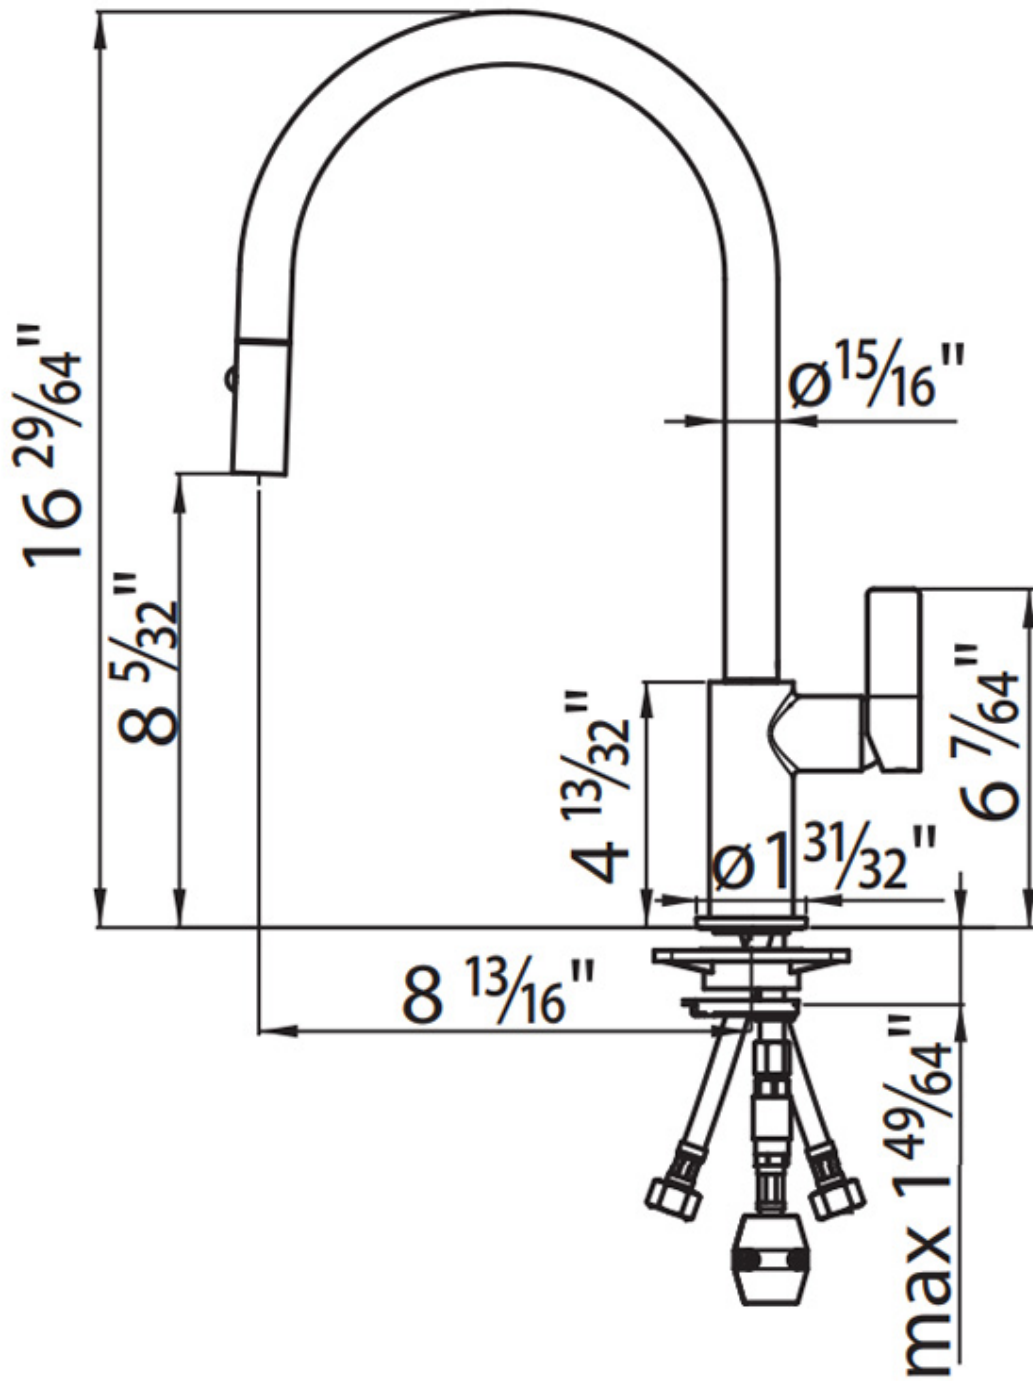

Faucet Capri | Satin finish

Faucets

Code: 8467 105

Single lever mixer tap with rotating barrel and extractable shower head

DETAILS

Material Brass

Texture Satin

Cartridge With ceramic discs

Rotating angle 180°

Mixer hole $\varnothing 1 \frac{3}{8}''$

Max worktop thickness $1 \frac{49}{64}''$

Max flowrate 1.75 GPM (6,6 Lt/Min)

Mixer type Single lever faucet with rotating barrel and extractable double jet shower

Notes: Strengthening plate included

FEATURES

Rotating angle All the taps have a wide angle of rotation. Some models even permit a full 360° rotation.

Strengthening plate Foster's mixer taps are equipped with the strengthening plate that offers perfect stability on any sink.

Double jet (flow and rain) Several models are equipped with a switch to easily change the flow from continuous to shower.

TECHNICAL DATA

RECOMMENDED PAIRINGS

Milano Cooktop 5 burners
7638 900

Sink Leonardo 33" x 20" - U/M
1014 660